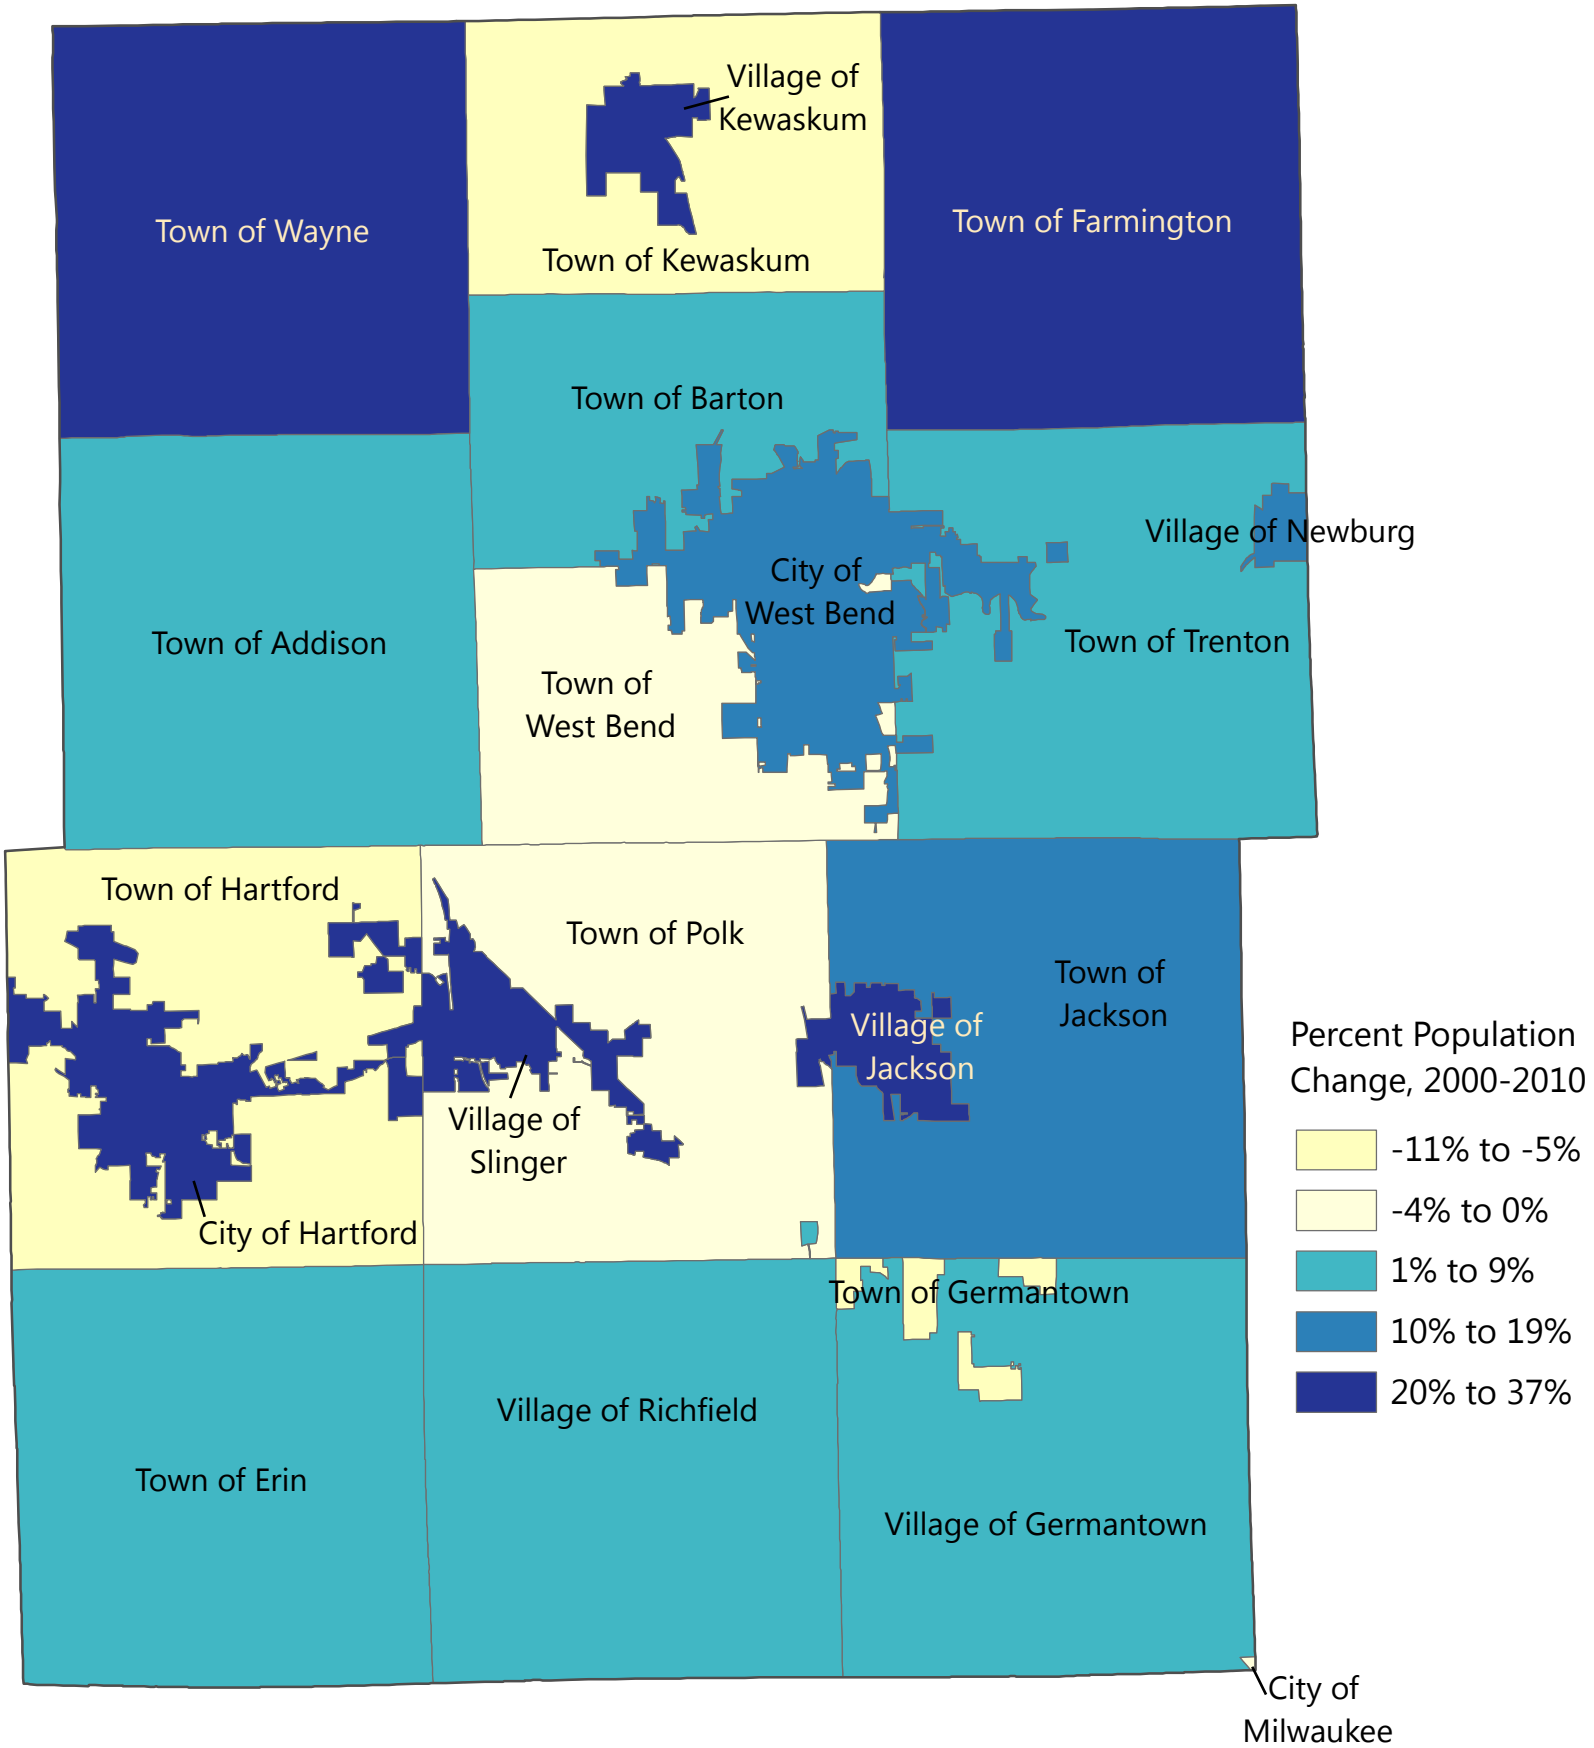

Washington County Population Change 2000-2010

Data source: Census 2000 and 2010 Redistricting Data